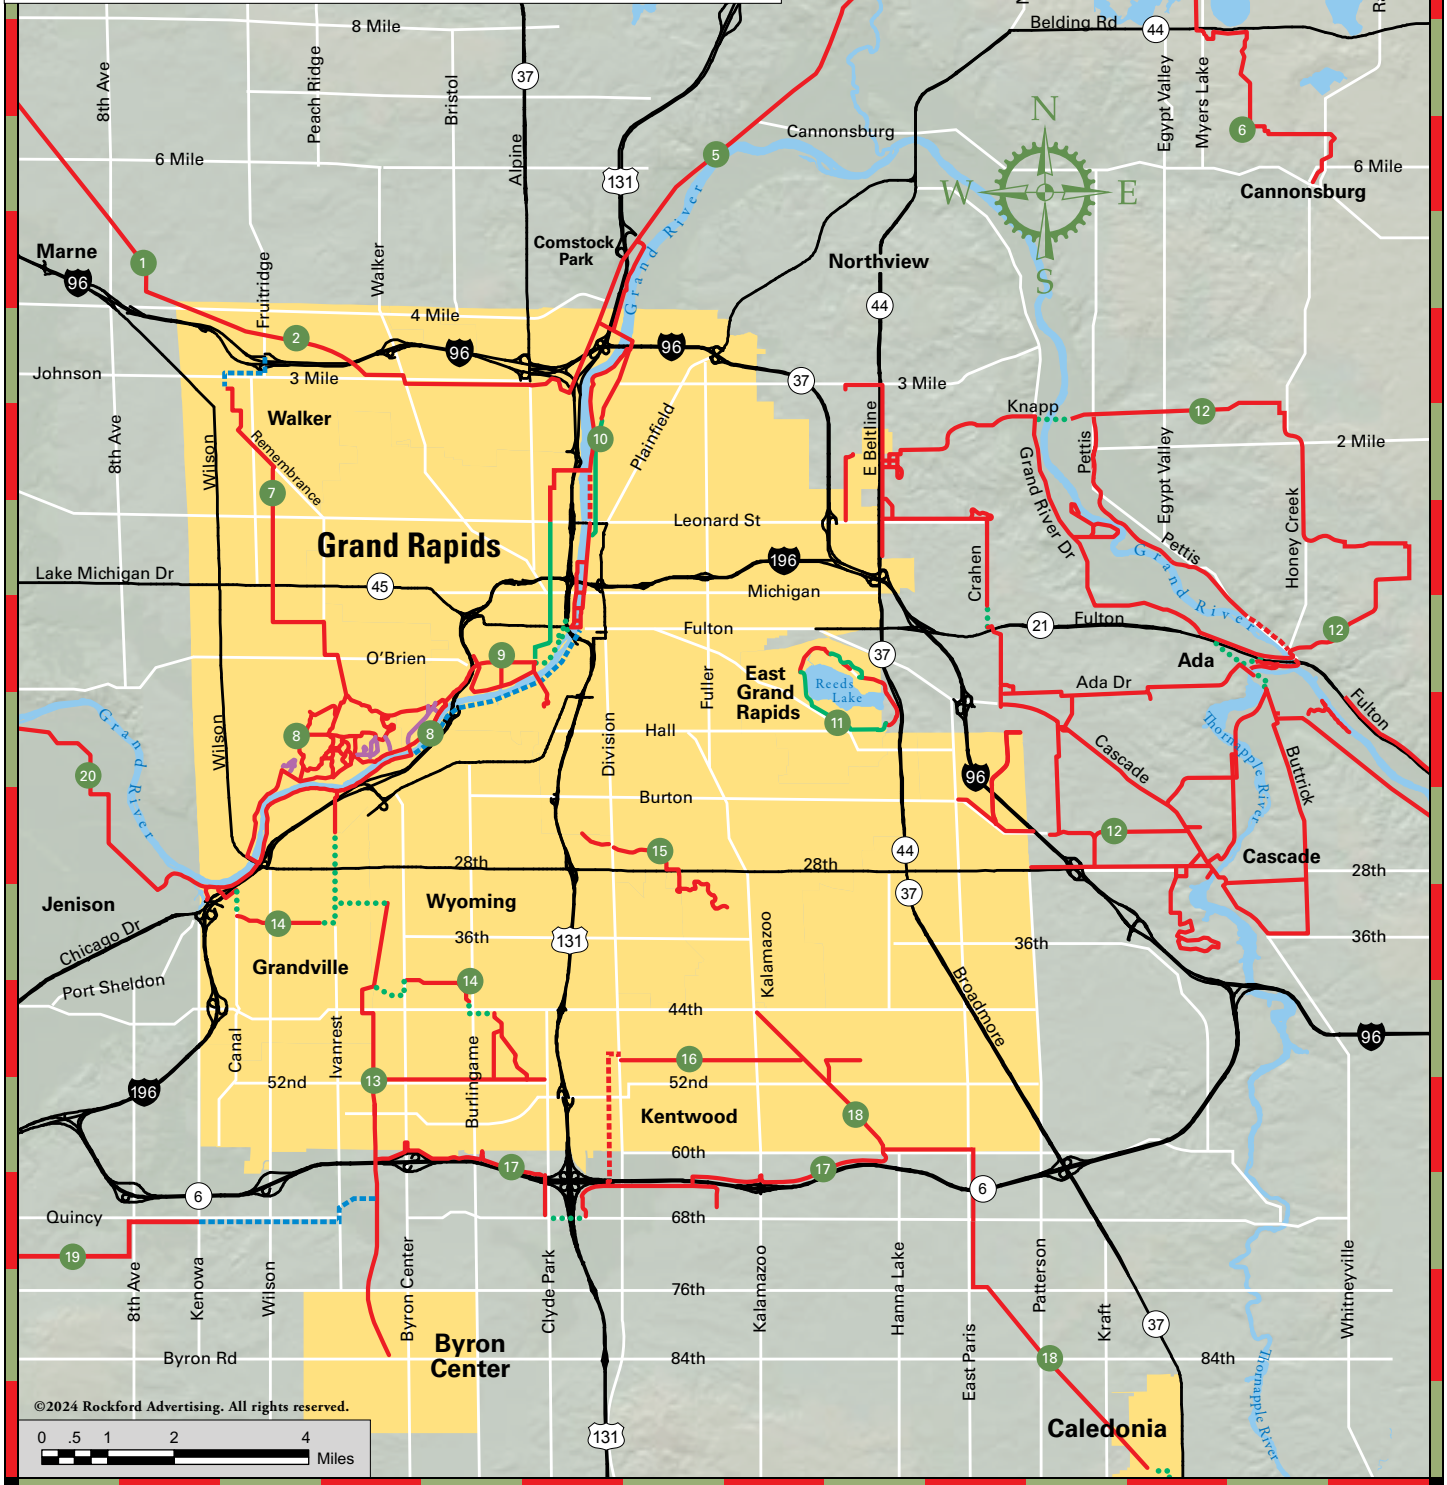

Grand Rapids Metro Area Trails

- | | |
|---------------------------------|--------------------------------|
| 1 Musketawa Trail | 11 Reeds Lake Trail |
| 2 Fred Meijer Pioneer Trail | 12 Forest Hills Trails |
| 3 Merrell MTB Trails | 13 Kent Trails |
| 4 Luton Park MTB Trails | 14 Buck Creek Trail |
| 5 Fred Meijer White Pine Trail | 15 Plaster Creek Trail |
| 6 Cannon Township Trail | 16 East West Trail |
| 7 Fred Meijer Standale Trail | 17 Fred Meijer M-6 Trail |
| 8 Fred Meijer Millennium Trails | 18 Paul Henry Thornapple Trail |
| 9 Butterworth Trail | 19 Fred Meijer Kenowa Trail |
| 10 Grand River Edges Trail | 20 Idema Explorers Trail |

Trails Legend

- Paved Asphalt Trail
- Dedicated Bike Lane
- ⋯ Connector Route
- - - Under Development
- - - Proposed or Planned Trail
- Highways
- Roads

Grand Rapids Metro Area Trails Network